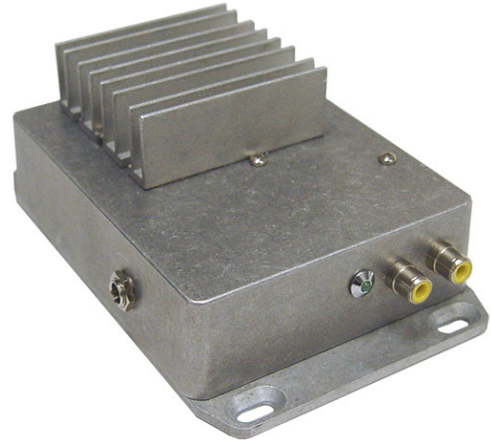

LX-1000CH

Special Audio/Video Transmitter

for 1000 MHz band

Transmitter model LX-1000CH4 is fully synthesized audio/video transmitter for all UHF channels in 430-918 MHz range. It comes with a special receiver M-808. The RF power output is 2000 mW. Special video transmitter LX-1000CHE with built-in encryption modules is available on request.

Sold exclusively to Government agencies or Military forces.

Technical Specifications	
Operating Frequencies:	430-918 MHz band
Channels:	Internally selectable
DC Voltage:	12 V – 14.4 V
RF power:	2000 mW
Minimum required voltage:	12 V
Battery power:	12.6 V
Video distortion:	3%
Maximum range:	3000 ft los + (300 m on the Ground)
Video Format:	NTSC (PAL available on request)
Current Consumption:	480 mA / 12 V
Audio input:	300 mV
Antenna Connector:	BNC
Impedance:	50 ohms
Video Connector:	BNC
Video Impedance:	75 ohms
Video level:	1 V
Temperature Range:	-20 +75* C
Dimensions:	4.5 " X3.5 " X 1.3 "
Weight:	820 grams
Modulation:	Negative AM