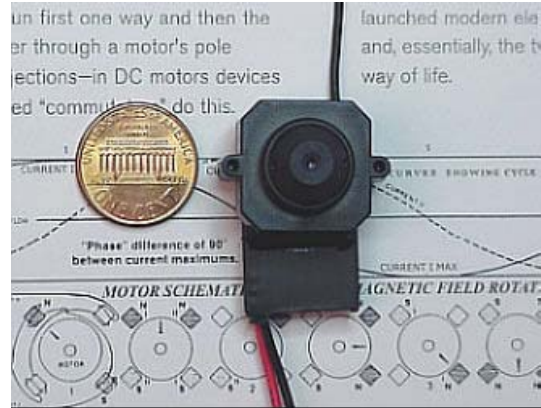

### 900 MHz HIGH POWER

---

This is the special version of surveillance video camera 900 MHz - High power. This transmitter was built using the latest technology! The size is just amazing: 0.8" X 0.6" X 0.9" exactly. The picture is broadcast quality. RF power output 50 mW / 9V, the maximum range is app. 1000 ft from the AIR. This unit works well trough walls and it is the newest unit in family wireless 900 MHz video cameras. This wireless camera is using Amplitude Modulation, same as a broadcast TV (better then FM for this band) for the best results. **The range of this camera on the ground is limited anywhere from 50-500 ft depends on situation.**

Technical Specifications	
BATTERY OPERATED	9 V-12 V
PICTURE	HIGH-QUALITY COLOR
CURRENT CONSUMPTION	68 mA/ 9 V
AVAILABLE IN PAL	CRYSTAL CONTROLLED
RF POWER	50 mW
SIZE	0.8" X 0.6" X 0.9"
FREQUENCY	916 MHz
WEIGHT	11 grams
WEATHERPROOF	REVERSE POLARITY PROTECTED
RANGE	FROM 50 ft UP TO 1000 ft LOS*
ANTENNA	BUILT-IN
PREEMPHASIS FILTER	BUILT-IN