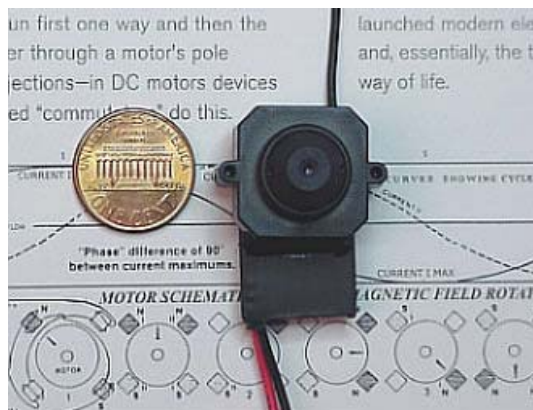

CMS-30A/68A/59C WIRELESS CMOS CAMERAS FOR TV CHANNELS

This is a very small – pin-hole lens type wireless video camera. This camera doesn't need any special receiver. It transmits direct to TV channels CH 30 UHF, CH 68 UHF, CH 69 UHF and CH 59 Cable. The range is 100 ft trough walls and up to 600 ft. in the open area.

Model numbers: CMS-30A, CMS-68A, CMS-59C

Special version available:

Model CMS-69T adjustable for Channels 67, 68 and 69 UHF.

Technical Specifications	
Size:	0.7" X 1" X 0.8"
Transmitting frequencies	TV channels
Low power	Pinhole lens
Camera resolution	330 lines
Power supply	9 V
Current consumption	55 mA/ 9V
Polarity protected	YES
Range	app. 100 - 600 ft