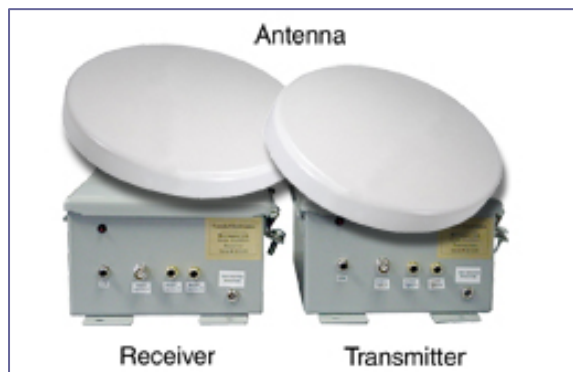

XL-5800/H8

8 CHANNELS MICROWAVE LINK 5 W FOR 5.8 GHz

FEATURES:

- ◆ 8 Selectable channels
- ◆ 5 W
- ◆ 5.8 GHz Band
- ◆ Long range
- ◆ Portable 12 V battery operated
- ◆ Weatherproof
- ◆ Broadcast picture quality
- ◆ Range 30 km light-of-sight

XL-5800/H8 is excellent microwave link for 5.8 GHz. It comes with 5 W transmitter with 8 channels, 8 channels receiver, 2 directional antennas PT-58), Capacity: 1 video/2 audio channels, receiver has built-in low noise amplifier for excellent sensitivity. Operating frequency: synthesized. This link is Professional and it is recommended for TV production and Film. It is made for very long distances - up to 30 km line-of-sight. Frequency setting is internal. Both receiver and transmitter are built in weatherproof NEMA enclosures.

Technical Specifications	XL-5800/H8 Transmitter
Operating Frequency:	5700 MHz- 5890 MHz
Channels:	8
Channel selection:	External
DC Voltage:	12 V
RF output power:	5 W / 50 ohms
Minimum required voltage:	12 V
Battery power:	12 V - 14.4 V
Frequency stability:	+200 kHz/ h
Video distortion:	3%
Maximum range:	30 km
Video Format:	PAL, NTSC
Current Consumption:	1600 mA / 12 V
Antenna:	Directional 15 dB included
Antenna Connector:	SMA/N
Impedance:	50 ohms
Video Connector:	RCA Female
Video level:	1 V
Video Impedance:	75 ohms
Audio frequency response:	30 Hz- 14 kHz
Audio input:	300 mV
Audio carrier frequencies:	6 MHz and 6.5 MHz
Temperature Range:	-40 +75° C
Dimensions:	8" X 6" X 3.5"
Weight:	10 lb
Modulation:	WFM