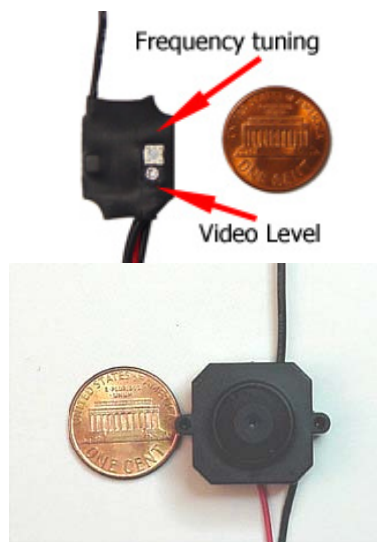

CMDX-6 WIRELESS CMOS CAMERA 2.4 GHz

This is an excellent small camera with a built-in Professional transmitter SDX-1 for 2.4 GHz FM band available in frequencies: 2410 MHz, 2433 MHz, 2452 MHz and 2481 MHz. This special small camera can be tuned to any frequency from 2400-2473 MHz. The range of this unit is limited but can be increased using special antennas with preamplifiers on the receiving end.

Technical Specifications	
Size:	0.7" X 0.8" X 0.7"
Current consumption	45 mA/ 9V
Transmitting power	10 mW
Camera resolution	330 lines
Power supply	9V
Range	30-300 ft
Polarity protected	Pinhole lens
Frequencies:	2400 MHz- 2473 MHz Tunable